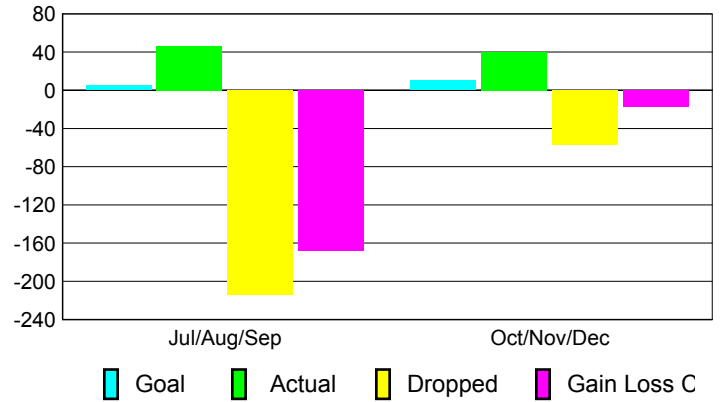

Membership Results 2010-2011

Goal, New, Dropped, Gain/Loss