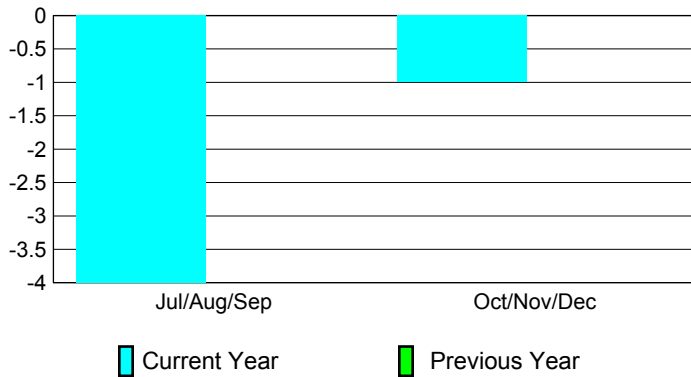

Club Results 2010-2011

Goal, New, Dropped, Gain/Loss

Comparison of Club Gain/Loss

Current Year Compared to the Previous Year

YTD Status Quo Clubs 2010-2011

Status Quo Clubs Compared to Status Quo Members

MEMBERSHIP