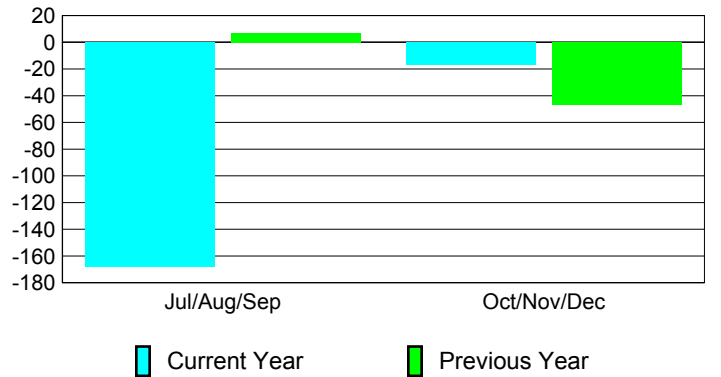

Comparison of Membership Gain/Loss

Current Year Compared to the Previous Year