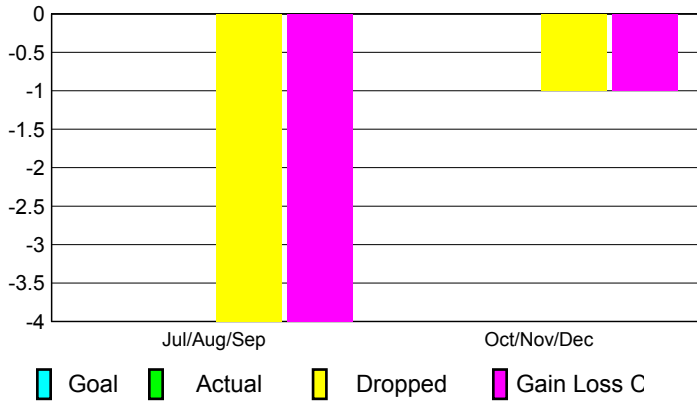

2010-2011 GMT Reports for District (or Undistricted) **District 301 B2**

GMT: Doctor DATUK K NAGARATNA

Location: PHILIPPINES

GMT CA: 5

CLUBS

**Club Results
2010-2011**

**Clubs
2009-2010**

Month	New Club Goal	Actual New Clubs	Actual Dropped Clubs	Gain/Loss of Clubs	Gain/Loss of Clubs
Jul/Aug/Sep	0	0	-4	-4	0
Oct/Nov/Dec	0	0	-1	-1	0
Totals	0	0	-5	-5	0

Club Results 2010-2011

Goal, New, Dropped, Gain/Loss

Comparison of Club Gain/Loss

Current Year Compared to the Previous Year

YTD Status Quo Clubs 2010-2011

Status Quo Clubs Compared to Status Quo Members

MEMBERSHIP